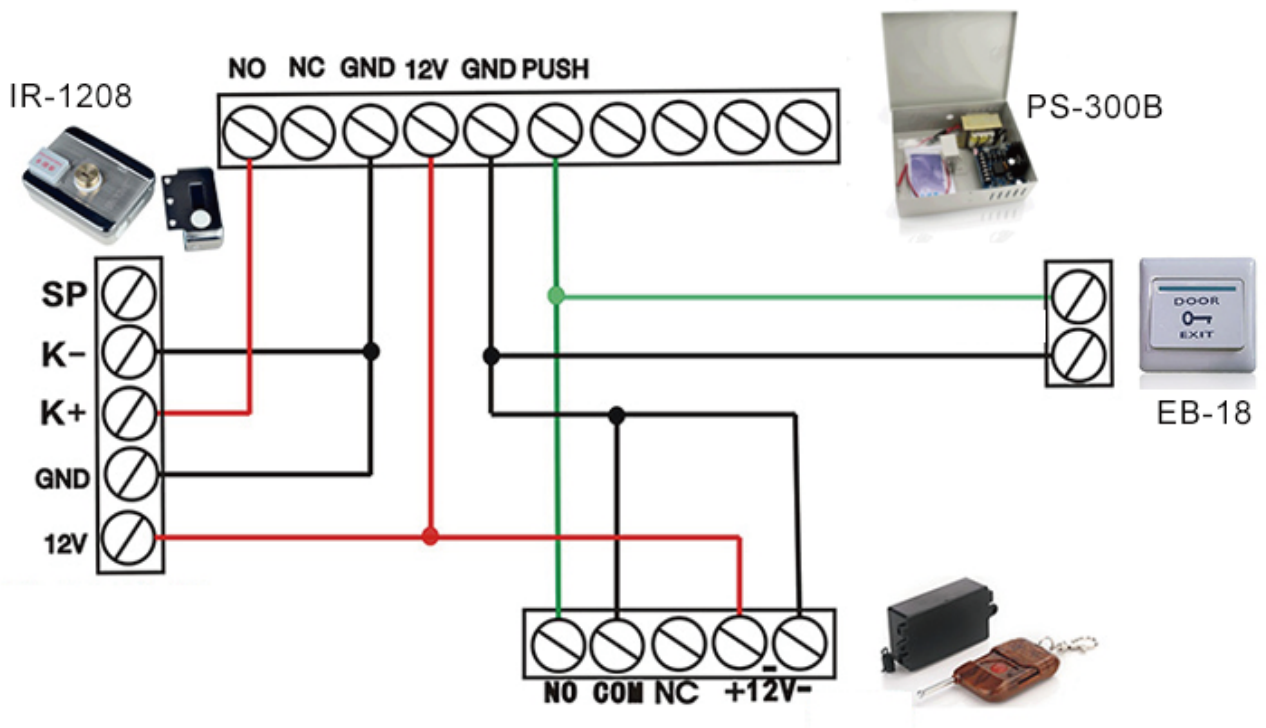

Electric Rim Lock With Card Reader For Access Control System

what is Electric Rim Lock?

Electric Rim Lock is a durable and reliable solution to secure your door by easily integrating it with any Video Door Phone or Access Control or Home Automation Solution.

It can be installed on any type of door i.e, wooden, aluminum or steel door.

Specifications

Item:	parameter
Voltage:	DC12V
Range:	0-15CM
Currency:	300MA
Temperature:	25'C-55'C
Memory Size:	1000 cards
Card type:	EM4100/4102
Moisture:	20-95%
Transcript:	2000
Frequency:	125KHz
Adding card mode:	Remote,Admin card online
Dimension:	170x 100*65mm

Dimensions(mm)

Single lock

Double lock

Stainless steel rotary button

Workable with access control systems,
built in lock status function

S4A Industrial Co., Limited

Address: The 2nd floor, Jinmin'an Industrial Zone, #529, Bulong Rd.
Bantian St. Longgang Dist. Shenzhen, PRC.. CN 518131