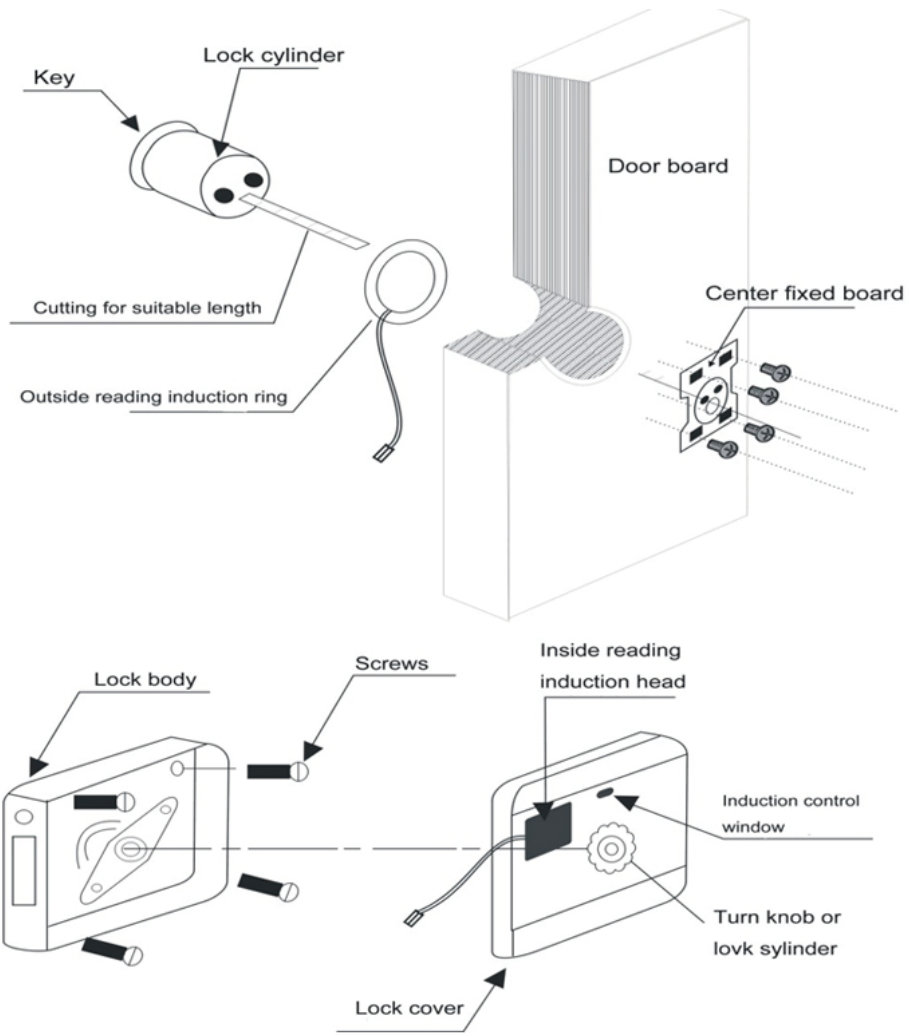

Electric Rim Lock With Card Reader For Access Control System

what is Electric Rim Lock?

Electric Rim Lock is a durable and reliable solution to secure your door by easily integrating it with any Video Door Phone or Access Control or Home Automation Solution.

It can be installed on any type of door i.e, wooden, aluminum or steel door.

Specifications

Item:	parameter
Voltage:	DC12V
Range:	0-15CM
Currency:	300MA
Temperature:	25'C-55'C
Memory Size:	1000 cards
Card type:	EM4100/4102
Moisture:	20-95%
Transcript:	2000
Frequency:	125KHz
Adding card mode:	Remote,Admin card online
Dimension:	170x 100*65mm

Dimensions(mm)

Single lock

Double lock

Stainless steel rotary button

Workable with access control systems,
built in lock status function

S4A Industrial Co., Limited

Address: The 2nd floor, Jinmin'an Industrial Zone, #529, Bulong Rd.
Bantian St. Longgang Dist. Shenzhen, PRC.. CN 518131